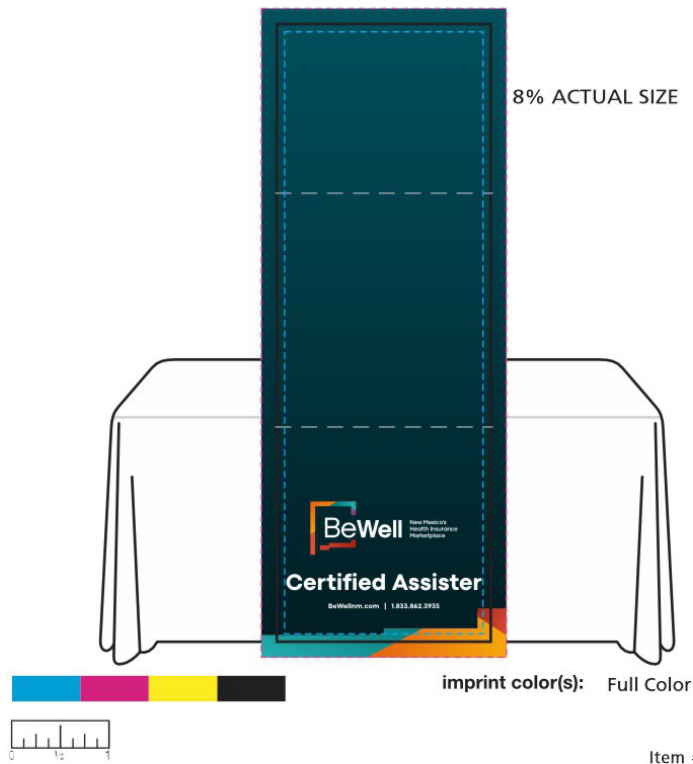

3. Art Proof:

- After uploading, you will receive an art proof.
- Make sure it looks like the one below before approving and that's it!

TABLE RUNNER 28"- FULL COLOR

Order# 27614823-2 To: _____

Date: 07-19-24 From: Kimberlee Seggelink x8842 877.446.7746

Art Proof

DOTTED LINE WILL NOT APPEAR ON YOUR IMPRINTED ITEM
THIS ART PROOF SHOWS THE APPROXIMATE SIZE, COLOR AND PLACEMENT
OF YOUR IMPRINT RELATIVE TO THE SIZE OF THE ITEM.

Item #5962-FC

BeWell Table Runner Printing Instructions